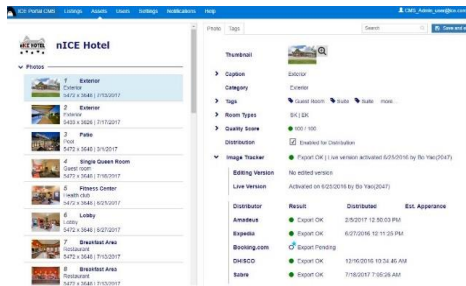

Visuals Tracked

Hotels Will Be Able to Track All Their Photos

ICE Portal's Image Tracker lets clients know who uploaded and/or who activated each image, where/when we distributed their image(s) and the delivery status – is everything OK, or if it was rejected and why.

Why We Track Visuals

- ✓ Clients can determine how we received any photo
- ✓ Clients see where their photos were distributed
- ✓ Clients get a status update on the photo delivery

How Our Image Tracker Works

What's In It for You?

- ✓ Control over and ability to audit your visuals
- ✓ Clarity on delivery timelines and expectations
- ✓ Transparency and understanding of the service

Viewing image level info (Image Tracker chevron open) –Listing view